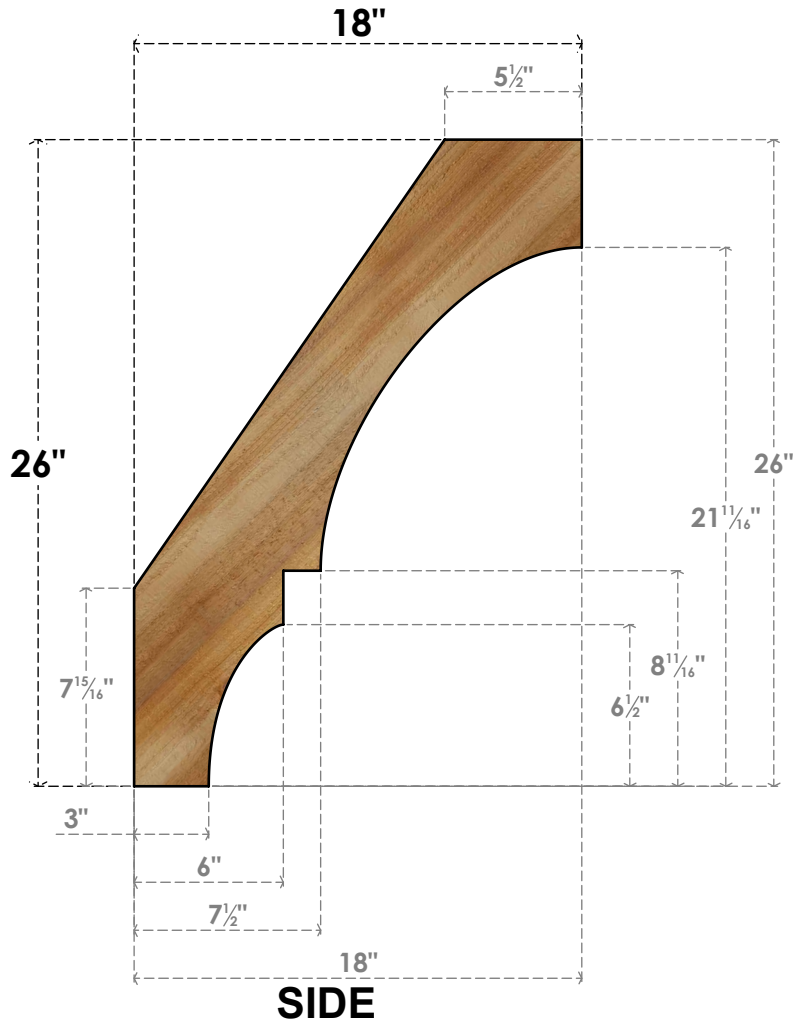

BRC04X18X26BOA00RWR

4"W X 18"D X 26"H BALBOA ROUGH SAWN BRACE, WESTERN RED CEDAR

EKENA MILLWORK
 2300 WEST MAIN ST.
 CLARKSVILLE, TX 75426
 TOLL FREE: 866-607-0453
 WWW.EKENAMILLWORK.COM

NOTES

1. INSTALLATION TO BE COMPLETED IN ACCORDANCE WITH MANUFACTURER'S SPECIFICATIONS.
2. DRAWING MAY NOT BE TO SCALE
3. THIS DRAWING IS INTENDED FOR DESIGN AND PLANNING PURPOSES ONLY.
4. ALL INFORMATION CONTAINED HEREIN WAS CURRENT AT THE TIME OF DEVELOPMENT BUT MUST BE REVIEWED AND APPROVED BY THE PRODUCT MANUFACTURER TO BE CONSIDERED ACCURATE.
5. PRODUCTS ARE NOT KILN DRIED. THIS ITEM IS UNIQUE AND WILL CONTAIN THE NATURAL VARIATIONS THAT THE WOOD SPECIES OFFERS. THIS MAY RESULT IN VARIATIONS UP TO 1/4"